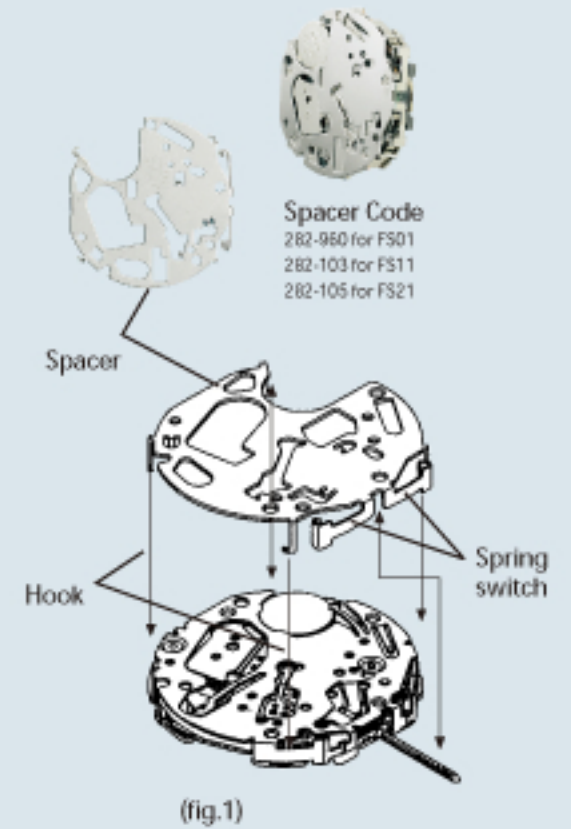

MINI CHRONO (MULTI PURPOSE CHRONO)

10 1/2mm

For Slanted Push Button	For Parallel Push Button
FS00 height: 4.73mm date chrono min at 100sec at 0V 24 hour at 2H 2 year battery life (SR920SW)	FS01 height: 4.20mm date chrono min at 100sec at 0V 24 hour at 2H 2 year battery life (SR920SW)
FS10 height: 5.70mm date chrono min at 90sec at 0V 24 hour at 12H 2 year battery life (SR920SW)	FS11 height: 5.25mm date chrono min at 90sec at 0V 24 hour at 12H 2 year battery life (SR920SW)
FS20 height: 5.70mm date chrono min at 90sec at 0V 24 hour at 3H 2 year battery life (SR920SW)	FS21 height: 5.25mm date chrono min at 90sec at 0V 24 hour at 3H 2 year battery life (SR920SW)

Spacer For Parallel Push Button Model FS*0 & FS*1 are the same movement. The only difference is each of FS*1 series has a special spacer for parallel push button attached on FS*0.

- Center second hand Chronograph
- Quick Reset (by Heart Cam reset system)
- Click feeling Push Button handling (by Heart Cam reset system)