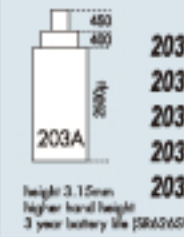

BASIC

6³/₄x8¹/₈"

2025

height 3.15mm
3 year battery life (SR626SW)

2035

height 3.15mm
3 year battery life (SR626SW)

2015

height 4.15mm
3 year battery life (SR626SW)

2005

height 4.15mm
3 year battery life (SR626SW)

10¹/₂"

2115

height 4.15mm
3 year battery life (SR626SW)

2105

height 4.15mm
3 year battery life (SR626SW)

11¹/₂"

2315

height 4.15mm
3 year battery life (SR626SW)

2305

height 4.15mm
3 year battery life (SR626SW)

2353

height 4.15mm
3 year battery life (SR626SW)

2350

height 4.15mm
3 year battery life (SR626SW)