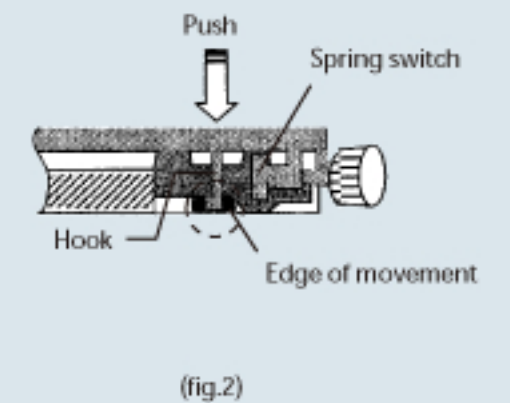

MINI CHRONO (MULTI PURPOSE CHRONO)

10 1/2mm

For Slanted Push Button	For Parallel Push Button
FS00 height: 4.73mm date chrono min at 100sec at 0V 24 hour at 2H 2 year battery life (SR920SW)	FS01 height: 4.20mm date chrono min at 100sec at 0V 24 hour at 2H 2 year battery life (SR920SW)
FS10 height: 5.70mm date chrono min at 90sec at 0V 24 hour at 12H 2 year battery life (SR920SW)	FS11 height: 5.25mm date chrono min at 90sec at 0V 24 hour at 12H 2 year battery life (SR920SW)
FS20 height: 5.70mm date chrono min at 90sec at 0V 24 hour at 3H 2 year battery life (SR920SW)	FS21 height: 5.25mm date chrono min at 90sec at 0V 24 hour at 3H 2 year battery life (SR920SW)

Spacer For Parallel Push Button Model FS*0 & FS*1 are the same movement. The only difference is each of FS*1 series has a special spacer for parallel push button attached on FS*0.

- Center second hand Chronograph
- Quick Reset (by Heart Cam reset system)
- Click feeling Push Button handling (by Heart Cam reset system)